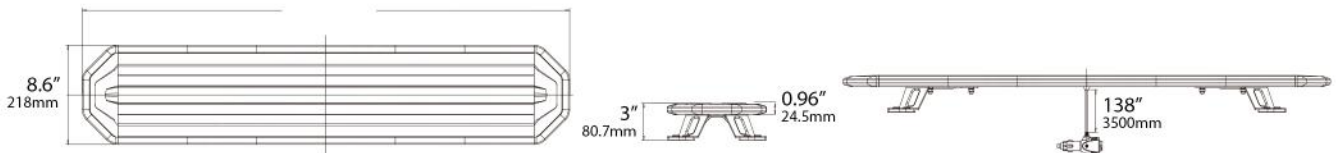

Phantom Full Size LED Light Bars

0.96"
Thickness
2.5cm

Features:

The extremely slim design of 0.96 inches(2.5cm)

Powered by 12-24V

Compliant with ECE R65 TA2, ECE R10, SAE J845, CISPR 25 CLASS 3

Single or split-color combo available

3W Super bright LEDs

14 available flash patterns with Pattern Memory

360° High-Intensity Versatile, Multi-Purpose Light Bar

Default with cigar plug

Optional two other controllers for choice

Takedown, alley lights, cruise, arrow light function available

The lifespan of up to 100,000 hours

IP67 Waterproof Exterior Lightbar

Black aluminum top housing

Magnet mount or Gutter Mount