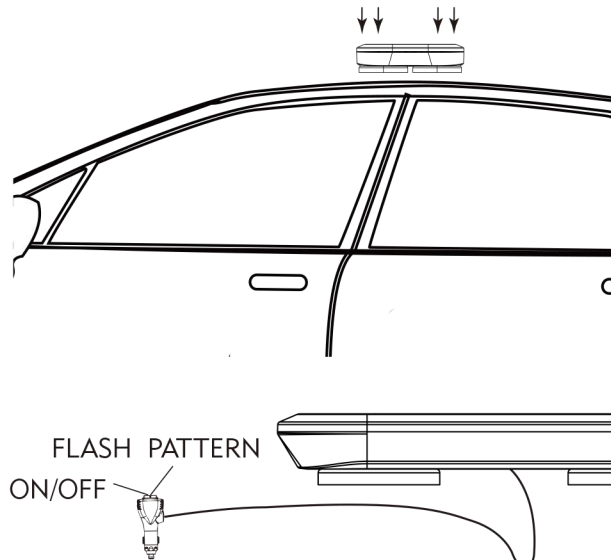

## Product Features:

- Powered by 12-30V
- 30 Generation IV 1-Watt LEDs
- 12 Flash Patterns with Pattern Memory
- 360° High-Intensity Illumination
- Includes Magnetic-Mounting or screw, Easy Installation
- Lifespan of LED up to 100,000 hours
- Includes 2.8m of cable from light bar to cigarette plug

## Specifications:

LED Power: 30PCS 1W
LED Lifespan: 100000H
Flash Pattern: 12
Input Voltage: 12-30V
Max Power: 30W
Ambient Temperature: -30-+70 °C
Waterproof: IP67
Product Dimension: 305mm L*185mm W*45mm H
Mounting: Magnet or Screw
Cable length: 2.8m
Material: UV-resistant PC

## Included in Box:

- ET30 Light Bar
- 2.5m cable with cigarette plug provided
- 4 magnet or screw
- 2.8m of cable with cigarette plug provided
- Owner's Manual