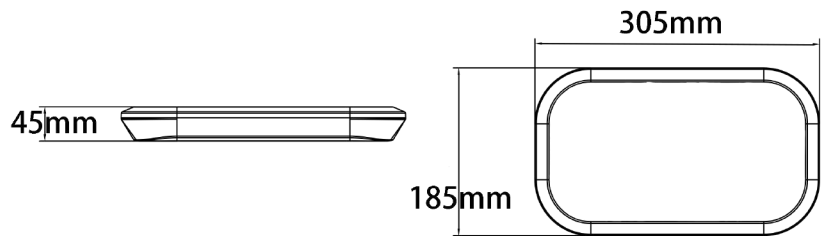

## Product Features:

- Powered by 12-30V
- 30 Generation IV 1-Watt LEDs
- 12 Flash Patterns with Pattern Memory
- 360° High-Intensity Illumination
- Includes Magnetic-Mounting or screw, Easy Installation
- Lifespan of LED up to 100,000 hours
- Includes 2.8m of cable from light bar to cigarette plug

## Specifications:

LED Power: 30PCS 1W
LED Lifespan: 100000H
Flash Pattern: 12
Input Voltage: 12-30V
Max Power: 30W
Ambient Temperature: -30-+70 °C
Waterproof: IP67
Product Dimension: 305mm L*185mm W*45mm H
Mounting: Magnet or Screw
Cable length: 2.8m
Material: UV-resistant PC

## Included in Box:

- ET30 Light Bar
- 2.5m cable with cigarette plug provided
- 4 magnet or screw
- 2.8m of cable with cigarette plug provided
- Owner's Manual